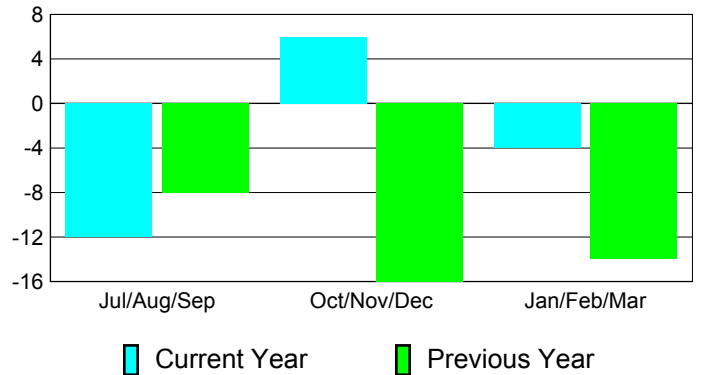

**Membership Results
2010-2011**

**Membership
2009-2010**

Month	Net Memb Goal	Actual New Memb	Actual Dropped Memb	Gain/Loss of Memb	Gain/Loss of Memb
Jul/Aug/Sep	5	44	-56	-12	-8
Oct/Nov/Dec	5	26	-20	6	-16
Jan/Feb/Mar	27	25	-29	-4	-14
Totals	37	95	-105	-10	-38

Membership Results 2010-2011

Goal, New, Dropped, Gain/Loss

Comparison of Membership Gain/Loss

Current Year Compared to the Previous Year

Gender Comparison 2010-2011

Jul/Aug/Sep

Oct/Nov/Dec

Jan/Feb/Mar