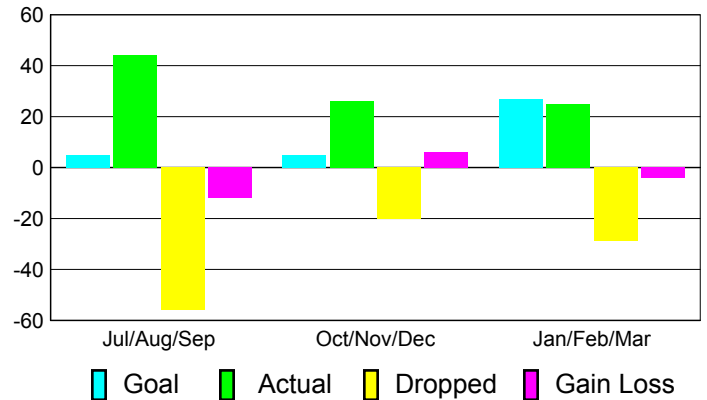

Membership Results 2010-2011

Goal, New, Dropped, Gain/Loss

Comparison of Membership Gain/Loss

Current Year Compared to the Previous Year